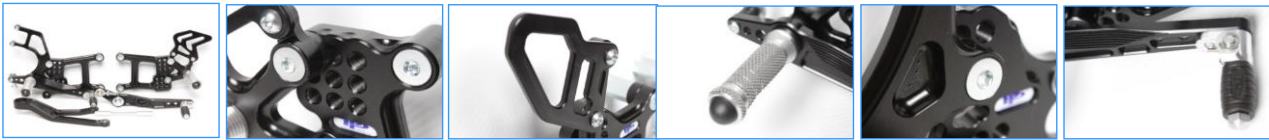

CRASH PROTECTORS

OIL FILLER CAPS, STEERING STEM HEAD, RACE STAND STOPPERS, FORK PRELOAD ADJUSTORS

SPARE PARTS

TERMS AND CONDITIONS OF SALE

REAR SETS
PRICE CODE

* APRILIA RSV 1000, '04-'09		€ 282,00	5100F
* APRILIA RSV 1000, '04-'09	for original brake / shift levers	€ 212,00	510FS
* APRILIA RSV 4, '09-'12		€ 294,00	511F
* BMW S 1000 RR, '09-'14		€ 326,00	540F
* BMW S 1000 RR, '09-'14, reverse shifting		€ 326,00	5400F
* BMW S 1000 RR, '15 -'16		€ 326,00	667F
* Ducati 848,'11-'13,1098,'07-'08, 1198,'09-'11		€ 300,00	537F
* Ducati 999, '03-'06		€ 300,00	535F
* HONDA CB 1000R, '08 - '15	incl. stainless steel braided brake hose	€ 326,00	744F
* HONDA CBR 1000RR, '04-'07		€ 294,00	610F
* HONDA CBR 1000RR, '04-'07, reverse shifting		€ 294,00	6100F
* HONDA CBR 1000RR, '08-'16	incl. exhaust support+steel braided brake hose	€ 326,00	739F
* HONDA CBR 1000RR, '08-'16, reverse shifting	incl. exhaust support+steel braided brake hose	€ 326,00	7390F
* HONDA CBR 300 RR, '15 -'16		€ 294,00	735F
* HONDA CBR 600 RR, '03-'06		€ 294,00	736F
* HONDA CBR 600 RR, '03-'06, reverse shifting		€ 294,00	7360F
* HONDA CBR 600 RR, '07-'16	incl. stainless steel braided brake hose	€ 326,00	737F
* HONDA CBR 600 RR, '07-'16, reverse shifting	incl. stainless steel braided brake hose	€ 326,00	7370F
* HONDA NSF 100		€ 249,00	743F
* HONDA RS 125		€ 282,00	526F
* KAWASAKI Z1000, '10 - '15		€ 326,00	647F
* KAWASAKI ZX-10R, '04-'05		€ 282,00	640F
* KAWASAKI ZX-10R, '06-'07	incl. stainless steel braided brake hose	€ 326,00	642F
* KAWASAKI ZX-10R, '08-'10	incl. stainless steel braided brake hose	€ 326,00	644F
* KAWASAKI ZX-10R, '11-'15		€ 294,00	645F
* KAWASAKI ZX-10R, '11-'15, reverse shifting		€ 302,00	6450F
* KAWASAKI ZX-10R, '16 -		€ 326,00	648F
* KAWASAKI ZX-10R, '16 - reverse shifting	incl.set for ABS model	€ 326,00	6480F
* KAWASAKI ZX300, '11 - '16	incl. stainless steel braided brake hose	€ 326,00	646F
* KAWASAKI ZX300, '11 - '16, reverse shifting	incl. stainless steel braided brake hose	€ 326,00	6460F
* KAWASAKI ZX-6R, '05-'06	incl. stainless steel braided brake hose	€ 282,00	641F
* KAWASAKI ZX-6R, '07-'16	incl. stainless steel braided brake hose	€ 326,00	643F
* KAWASAKI ZX-6R, '07-'16, reverse shifting	incl. stainless steel braided brake hose	€ 326,00	6430F
* KAWASAKI ZX-6RR / ZX-6R (636), '03-'04		€ 282,00	784F
* KTM 1190 RC8/RC8R, '09-'15		€ 292,00	539F
* KTM 1190 RC8/RC8R, '09-'15, reverse shifting		€ 282,00	5390F
* KTM 125/200/390 DUKE, '11-'16		€ 326,00	543F
* KTM 990,Super Duke, '06-'15	incl. stainless steel braided brake hose	€ 326,00	538F
* KTM 990,Super Duke, '06-'15, reverse shifting	incl. stainless steel braided brake hose	€ 326,00	5380F
* MV AGUSTA F3, '12-'14	reverse/standard shifting	€ 300,00	534F
* MV Agusta F4, '99-'13, reverse shifting		€ 282,00	5330F
* MV Agusta F4, '99-'13	for original brake / shift levers	€ 202,00	533FS
* SUZUKI GSX-R 1000, '05-'06	reverse/standard shifting	€ 282,00	660F
* SUZUKI GSX-R 1000, '07-'08	reverse/standard shifting	€ 282,00	664F
* SUZUKI GSX-R 600/750, '00-'05, GSX-R1000, '01-'04	reverse/standard shifting	€ 282,00	790F
* SUZUKI GSX-R, 1000, '09-'16	reverse/standard shifting	€ 326,00	665F
* SUZUKI GSX-R600, '11-'16	reverse/standard shifting	€ 282,00	666F
* SUZUKI GSX-R600/750, '06-'10	reverse/standard shifting	€ 282,00	662F
* SUZUKI GSX-R750, '11-'16	reverse/standard shifting	€ 282,00	668F
* SUZUKI SV1000, '03-'07	incl. stainless steel braided brake hose	€ 282,00	663F
* SUZUKI SV1000, '03-'07, reverse shifting	incl. stainless steel braided brake hose	€ 282,00	6630F
* SUZUKI SV650, '05-'07		€ 282,00	661F
* Triumph 675, Daytona, '06-'12, reverse shifting		€ 282,00	5360F
* Triumph Speed Triple 1050, '09-'10		€ 294,00	531F
* Triumph Speed Triple 1050, '11-'14		€ 294,00	542F